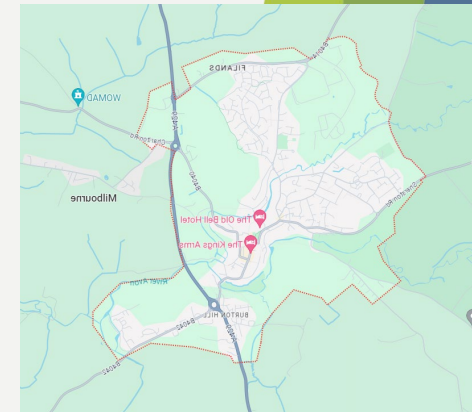

Malmesbury