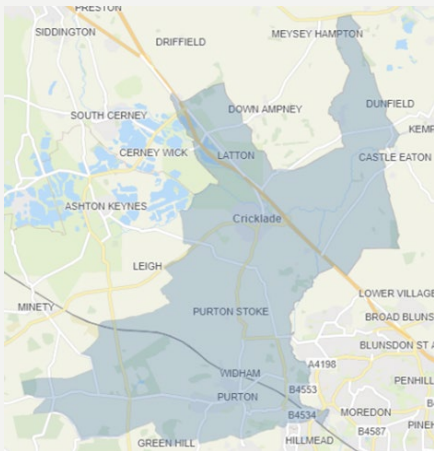

Cricklade & Purton