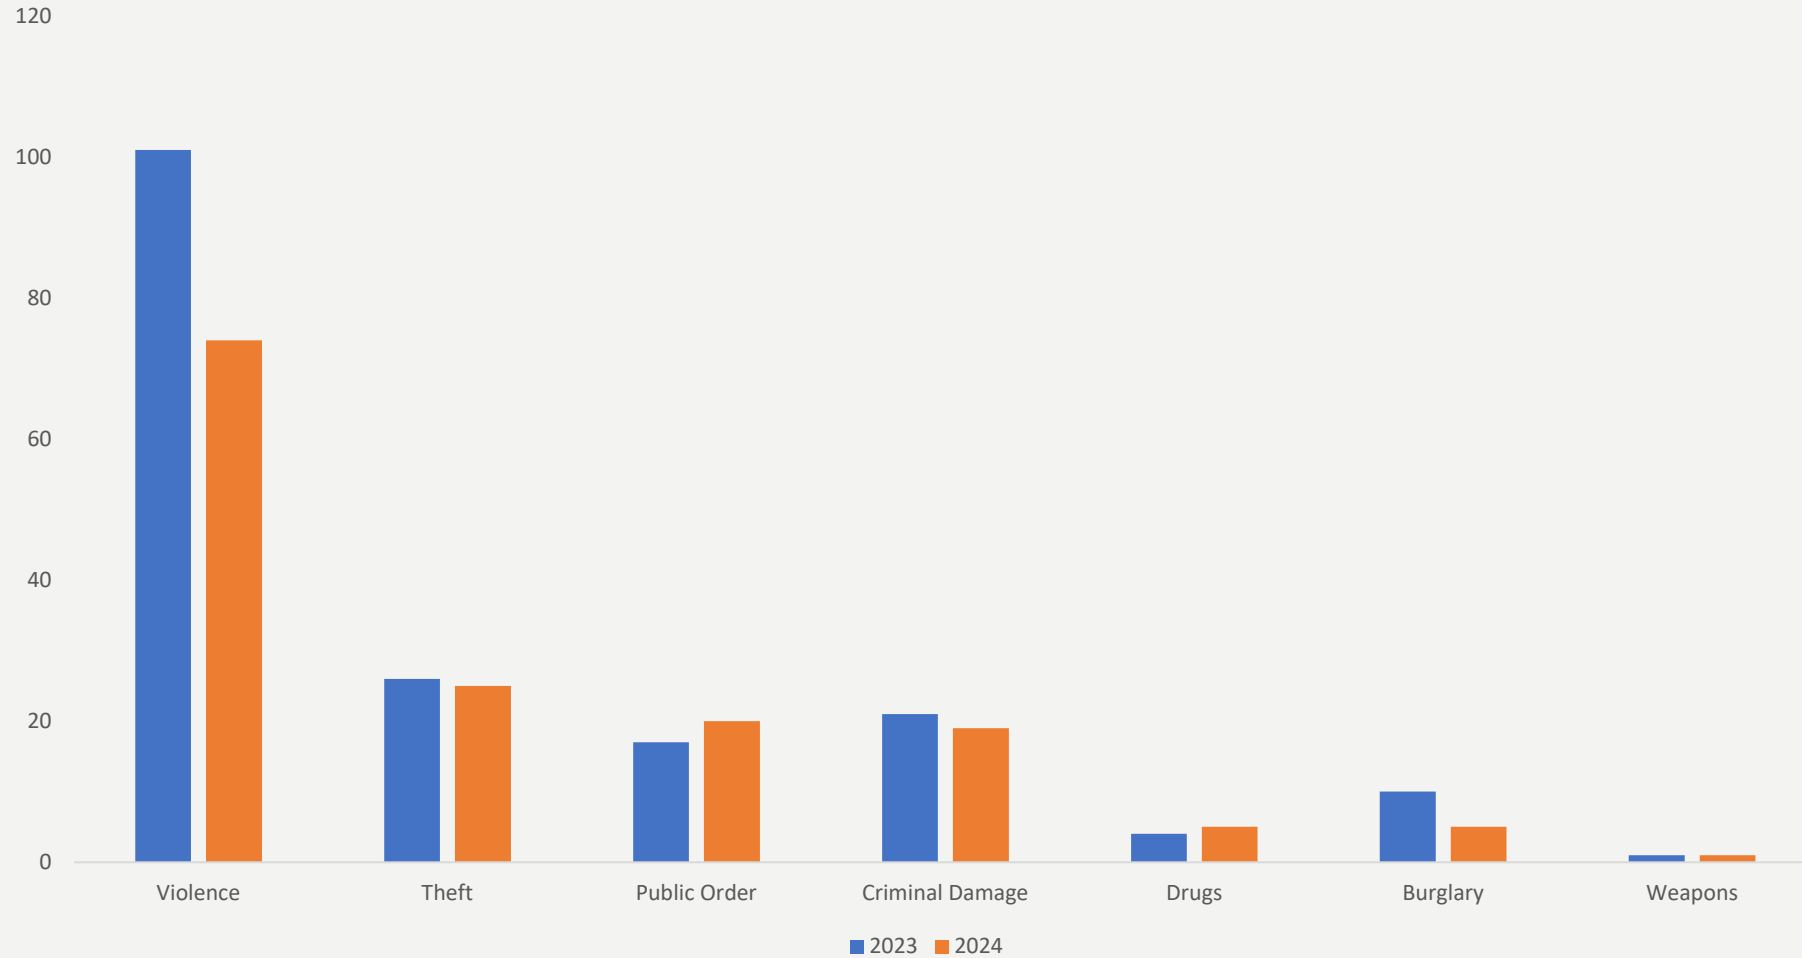

Crime Statistics

RWB, Cricklade and surrounding rural areas

Recorded Crime April & May